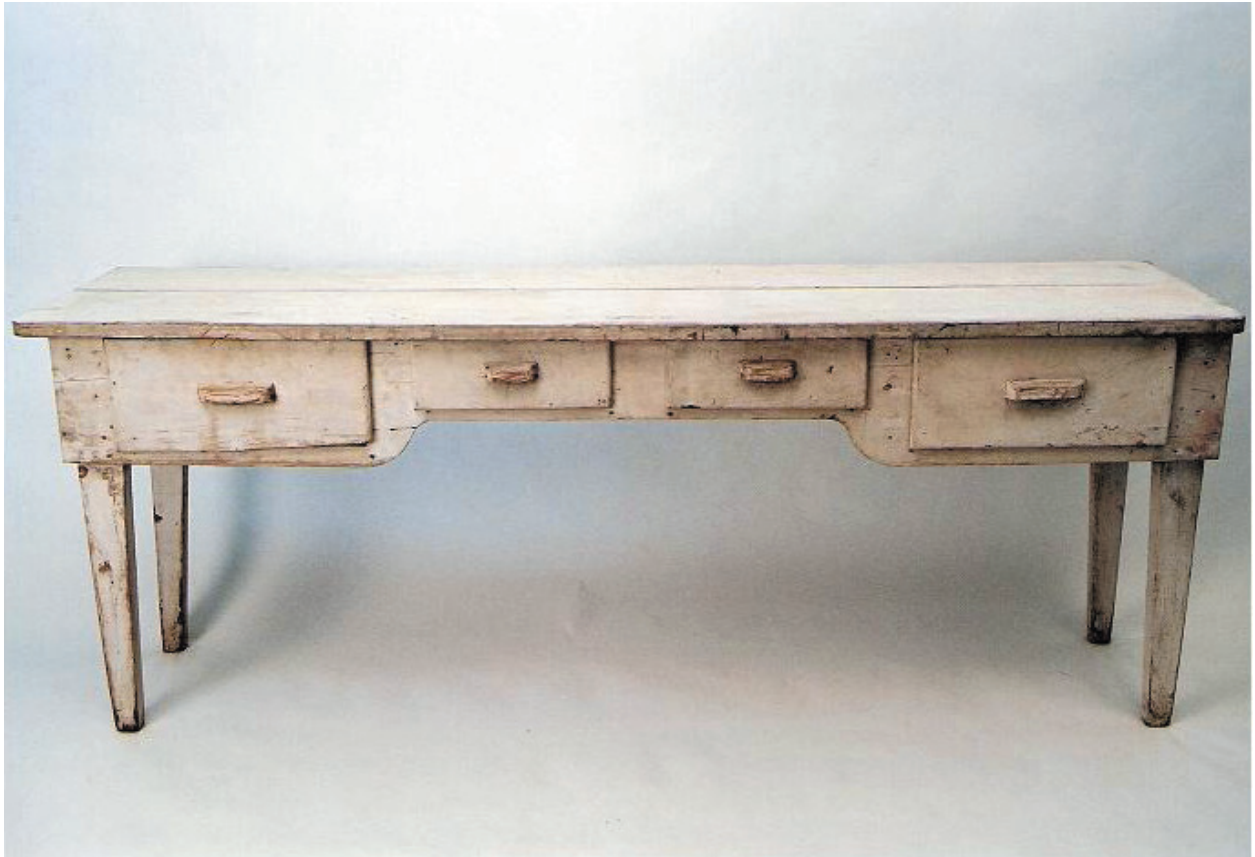

mulligan's

Cunningham Console

87" long x 21" deep x 33" high

Cunningham Partners Desk also available

8746 melrose avenue los angeles california 90069 www.mulligansusa.com
t : (323) 650 8660 f : (323) 650 8662 e-mail : showroom@mulligansusa.com